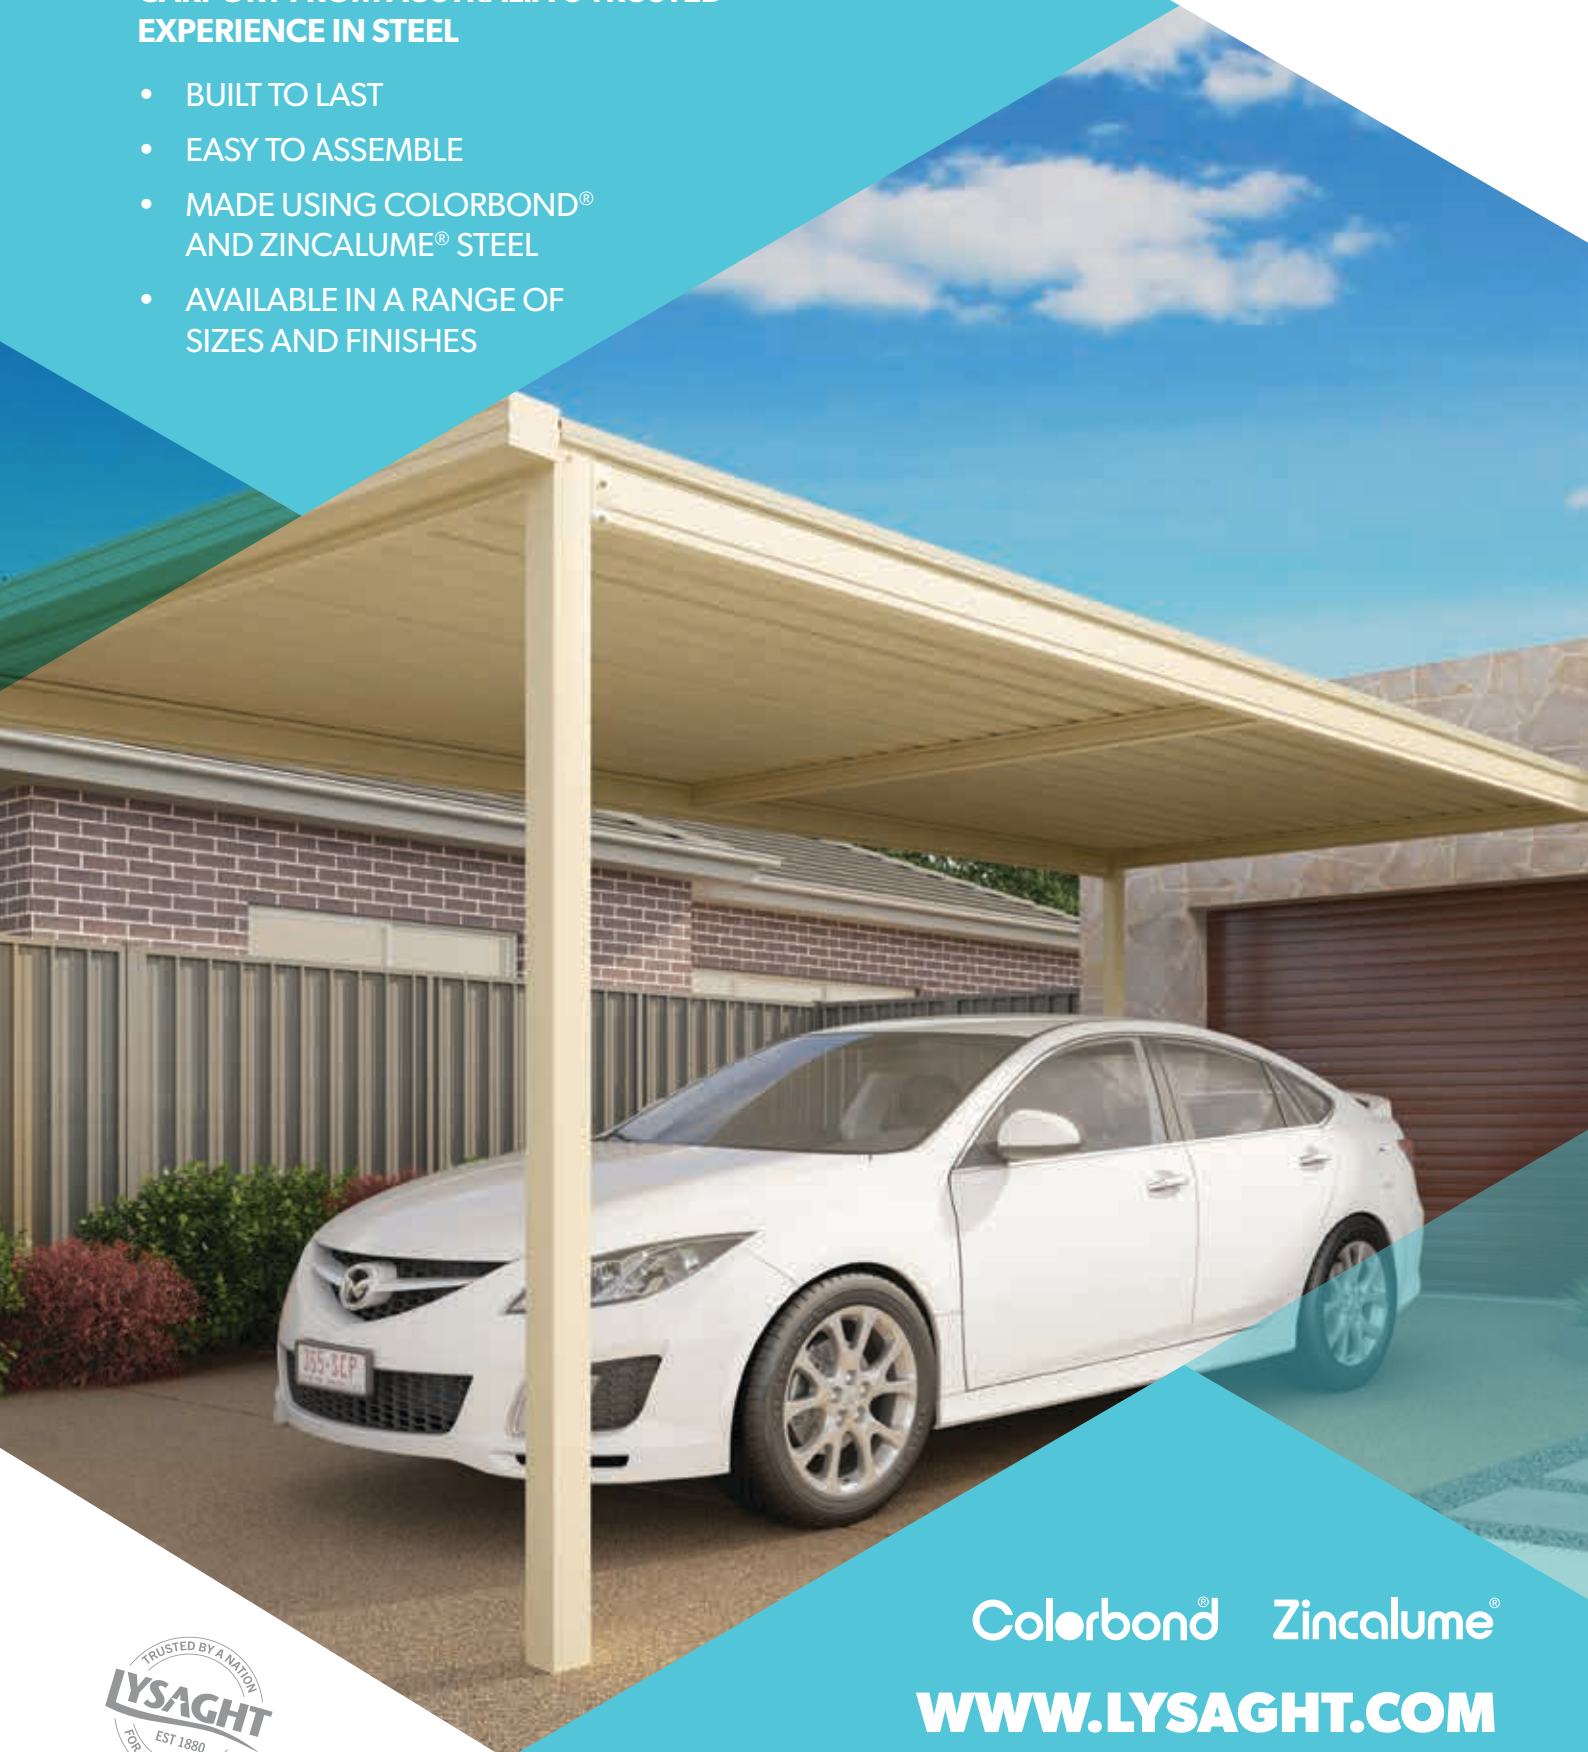

# CARPORT RANGE

# LYSAGHT

AN ATTRACTIVE AND STYLISH FREESTANDING  
CARPORT FROM AUSTRALIA'S TRUSTED  
EXPERIENCE IN STEEL

- BUILT TO LAST
- EASY TO ASSEMBLE
- MADE USING COLORBOND®  
AND ZINCALUME® STEEL
- AVAILABLE IN A RANGE OF  
SIZES AND FINISHES